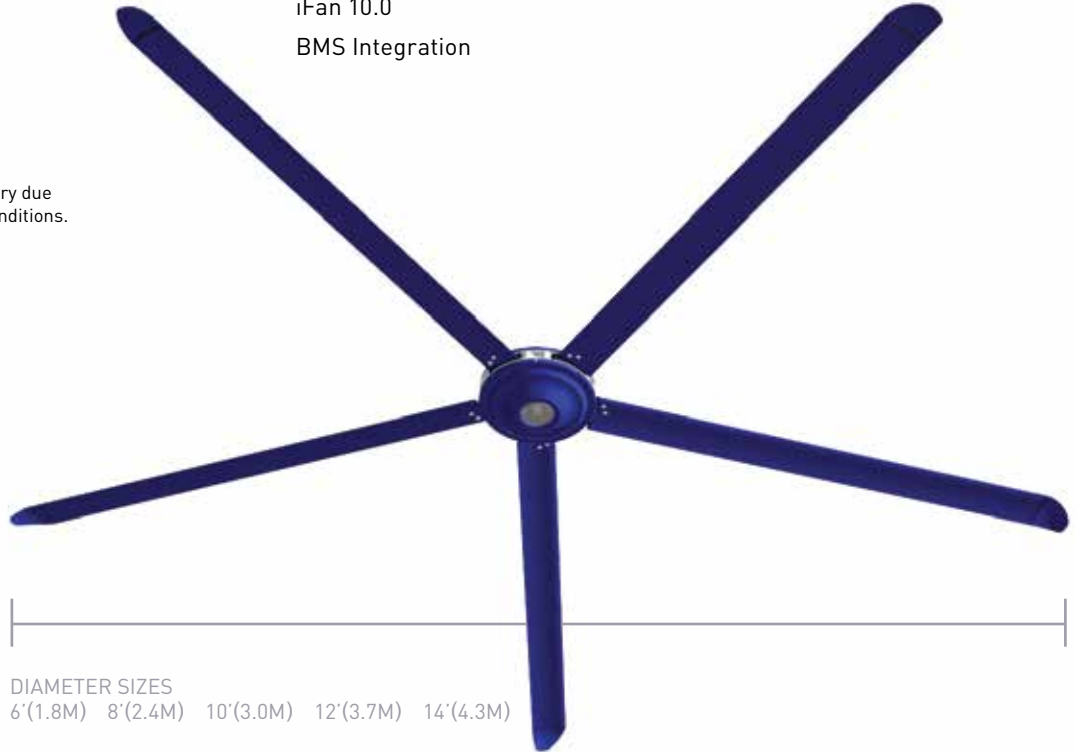

CONTROL OPTIONS

- iFan 4.3
- iFan 7.0
- iFan 10.0
- BMS Integration

DIAMETER SIZES
6'(1.8M) 8'(2.4M) 10'(3.0M) 12'(3.7M) 14'(4.3M)