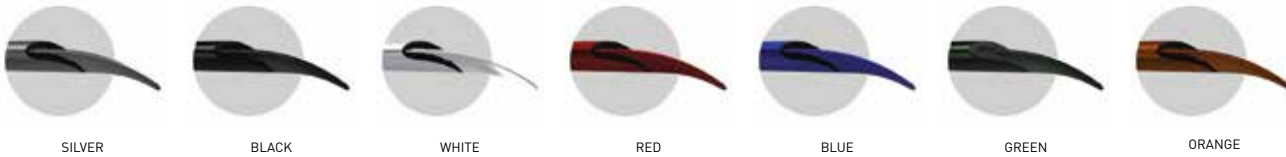

AVAILABLE COLORS RAL powder coat colors. Custom colors and combinations are available.

Standard Silver color combination

1612 Hutton Dr.
Suite 140, Dallas, TX 75006
866.696.2464
www.kelleydockolutions.com